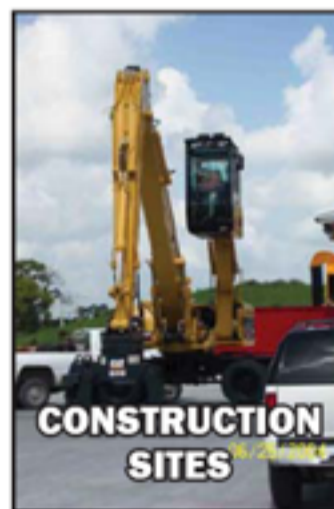

Take your message on the road with the S312 Dual and S314 Quad Sound Cruiser complete sound systems, now with swivel-mount horns.

Equip any car, truck, bus or boat for voice-casting in minutes.

Quick Look:

Audience Size: 100 - 5,000

Coverage: 3,000 sq. ft.

SPL 119 dB

Tapered Weather Resistant Horns

AmpliVox Wireless Mics

UL & CE Listing

Made in USA

6 Year Warranty

SW312 Sound Cruiser

Weather Resistant Portable Sound Systems - put on top of your car, golf cart, boat, tractor or construction vehicle!

- Speaker assembly easily mounts with non-marring suction cups and gutter hooks.
- Swivel mounts allow 360° rotation, as well as up/down aiming, so you can quickly configure for optimum coverage. System tailored for maximum voice penetration and intelligibility.
- Reach crowds up to 3,000 people and cover the length of a football field!

SW314 Quad Sound Cruiser

- Features include the same powerful S805A sound system as the Half-Mile Hailer. Plug into your car's cigarette lighter, direct-wire the unit to your 12-volt car battery or use internal D-cell battery pack. (Sold separately)
- Weather resistant system - universal 2 or 4 horn speaker module mounts to any vehicle and easily adjusts for front - side - rear projection.
- Power rating: 60-watts, impedance: 4 ohms, volume: up to 119 db.